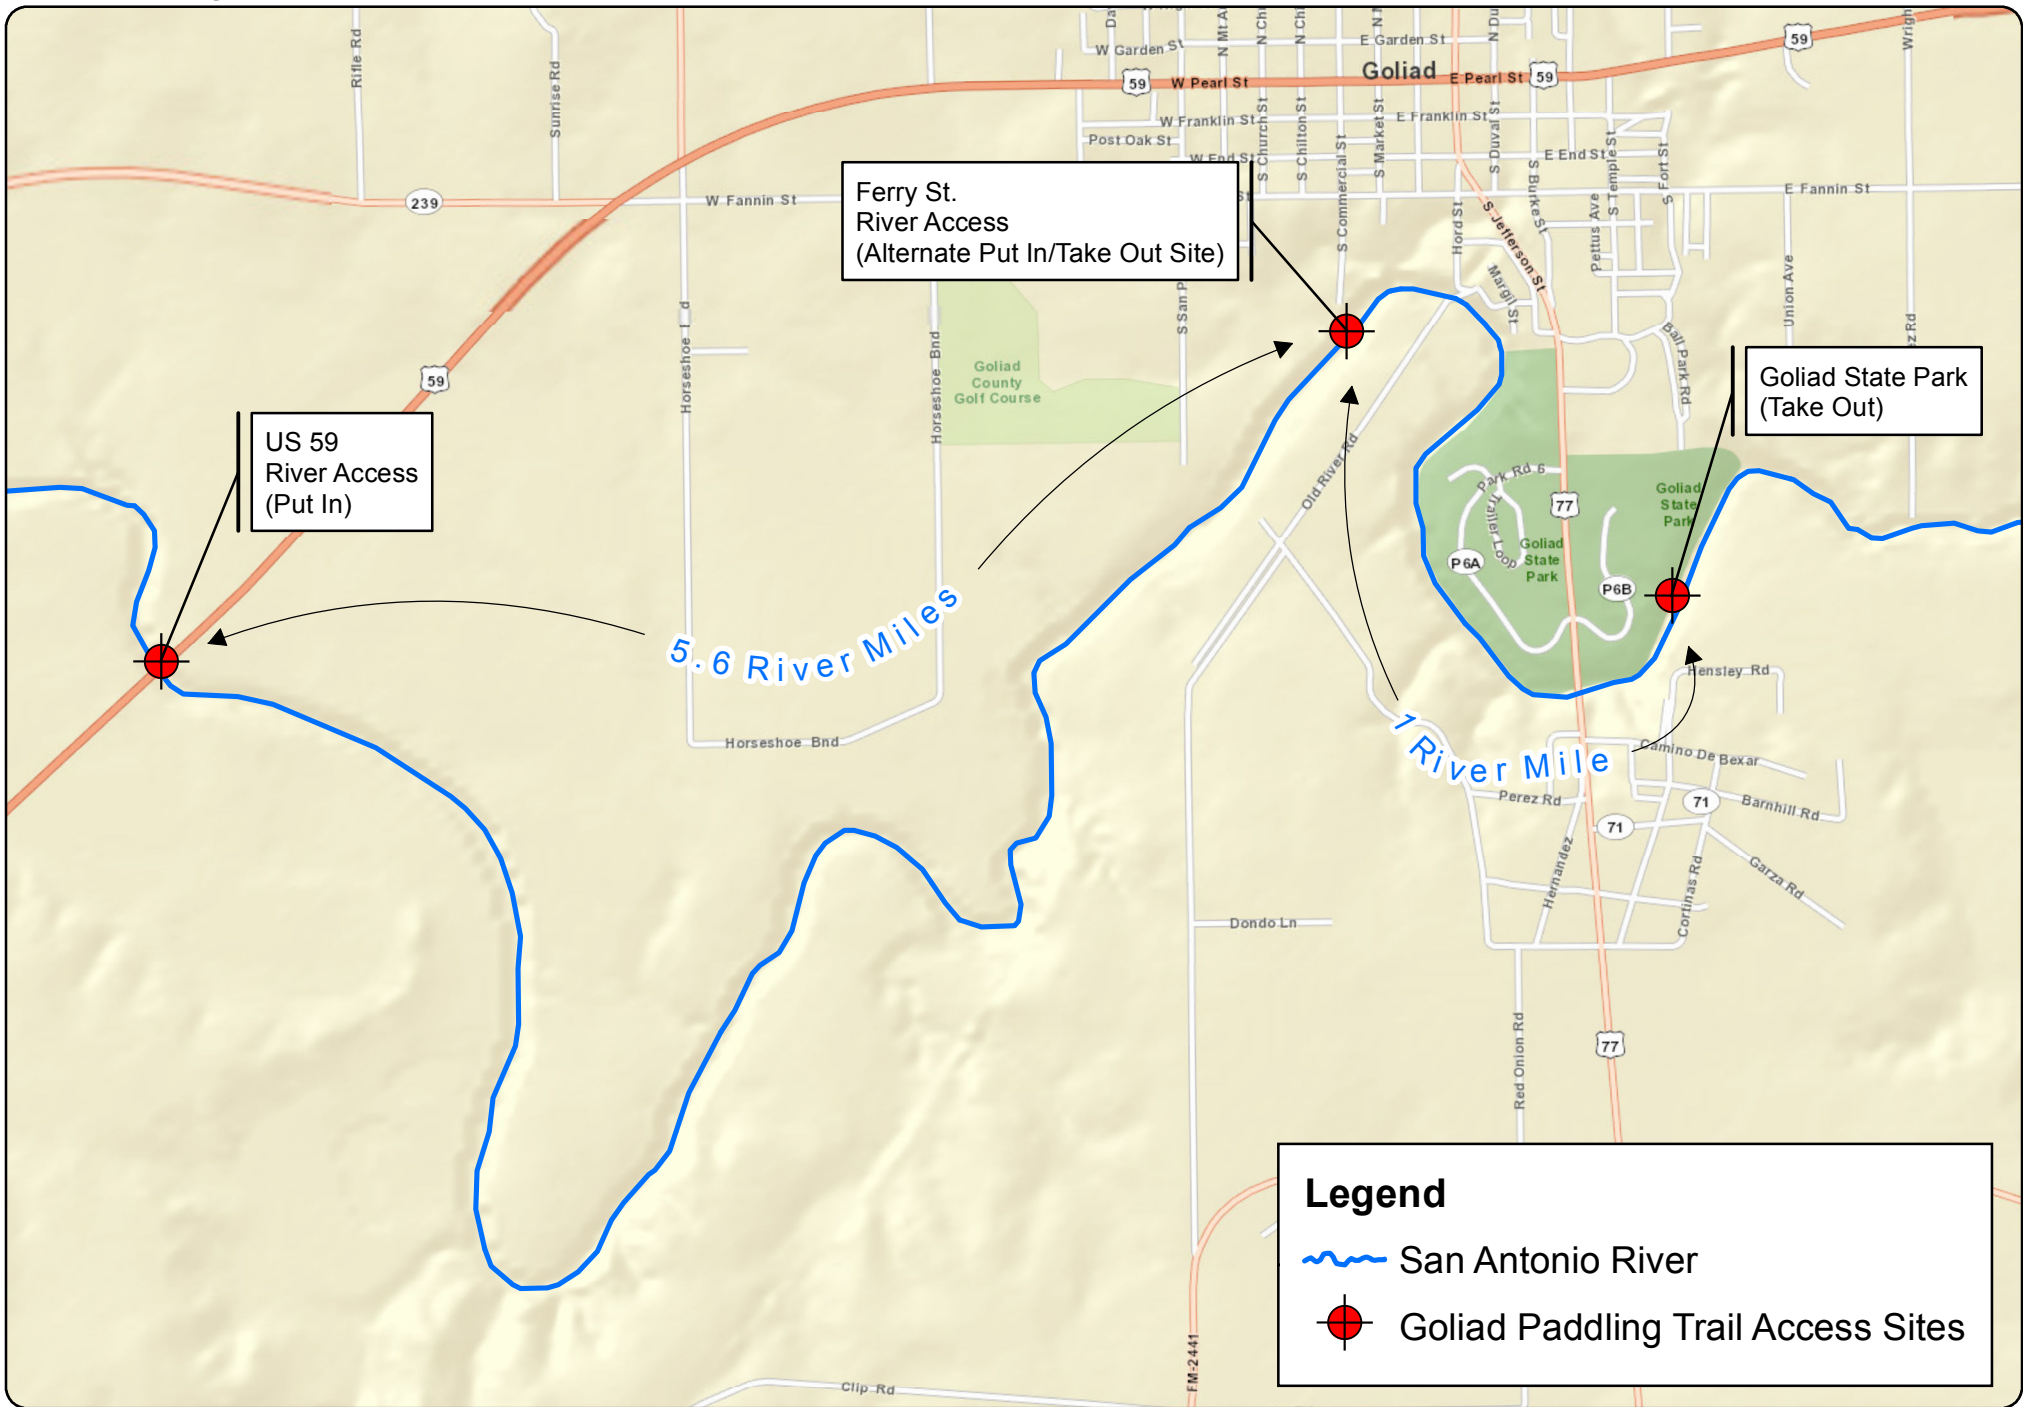

Goliad Paddling Trail

US 59
River Access
(Put In)

Ferry St.
River Access
(Alternate Put In/Take Out Site)

Goliad State Park
(Take Out)

5.6 River Miles

1 River Mile

Legend

-  San Antonio River
-  Goliad Paddling Trail Access Sites